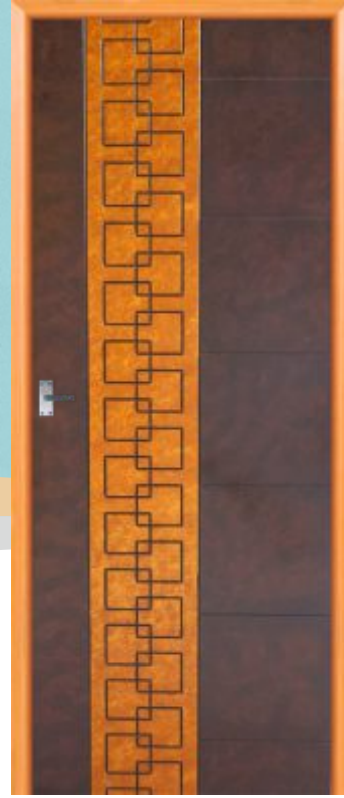

TEAK / BLACK

COFFEE / TEAK

MODEL: AMAZE BACK PLAIN, LEATHER FINISH (STAIN FINISH, MATT FINISH AVAILABLE)

TEAK - GRAY

ROSE WOOD - TEAK

COFFE- TEAK

MODEL: INFRA TEXTURE FINISH, BACK PLAIN

TEAK WOOD STAIN

ROSE WOOD

COFFEE

the printed colors shown in this may not match from actual door colors

MODEL: PRAYAG

BACK PLAIN, LEATHER FINISH (STAIN FINISH, MATT FINISH AVAILABLE)

TEAK / GRAY

GRAY / TEAK

TEAK / COFFEE MULTI COLOUR WITH STEEL STRIP