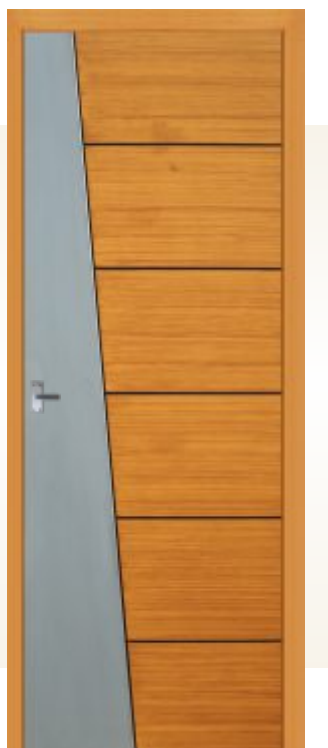

MODEL: INTA
GRAY - TEAK