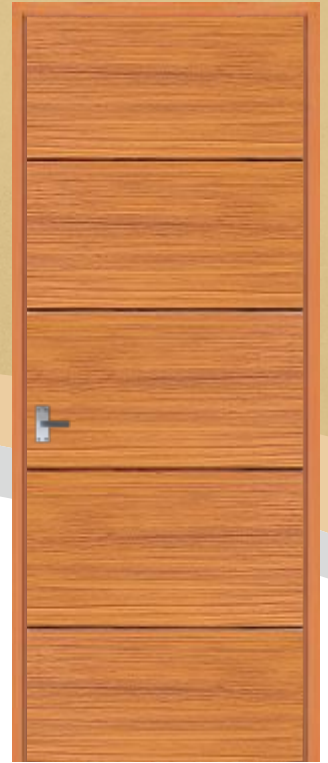

515

516

FLUSH DOORS

BACK PLAIN

MODEL: MODERN
DARK WOOD - TEAK
(TEXTURE FINISH AVAILABLE)

MODEL: VENTO
GRAY ROSE WOOD
WITH STAIN

MODEL: POLO
TEAK WOOD

MODEL: CRONA
TEAK WOOD