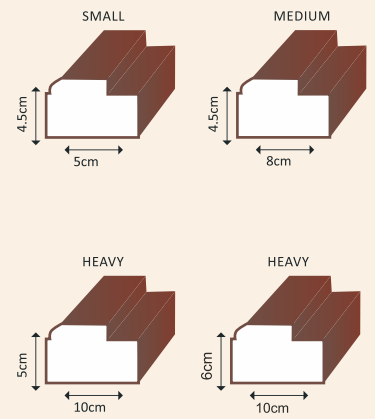

AVAILABLE COLOUR SHADES

LENGTH 170 CM - 220 CM | WIDTH 60 CM - 90 CM | STYLE & RAIL THICKNESS 27 MM - 30 MM

Designed for life

ECO FRIENDLY

WATER PROOF

EASY TO INSTALL

TERMITE & BORER PROOF

MODEL: ATLANTA
DOUBLE DOOR
COLOUR: TEAK WOOD STAIN (TEXTURE FINISH)