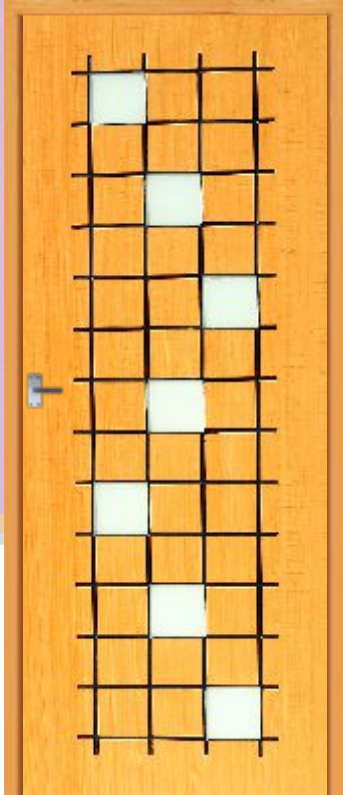

MODEL VINTAGE

PINE WOOD
TEXTURE FINISH
WITH WHITE GLASS