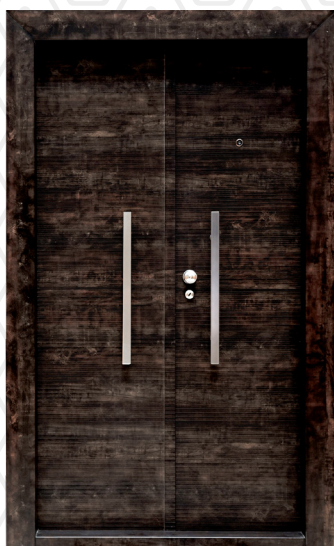

2050x880x50 mm | 5"  
2050x880x70 mm | 5"  
2050x980x70 mm | 6"  
2050x1080x70 mm | 6" 9"  
2050x1200x70 mm | 6" 9"

**PETRA**  
STEEL DOOR & MORE

2050x880x50 mm | 5"  
2050x880x70 mm | 5"

2050x1080x70 mm | 6" 9"  
2050x1200x70 mm | 9"  
MORB

2050x1200x70 mm | 6" 9"  
FSFH (Father & Son Fridge Handle)

Experience the perfect blend of beauty  
& security with our premium steel doors

Enhance your home's curb appeal with our stunning selection of steel doors.