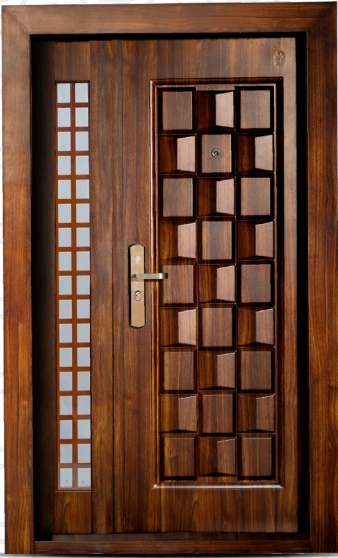

2050x1200x70mm | 9"