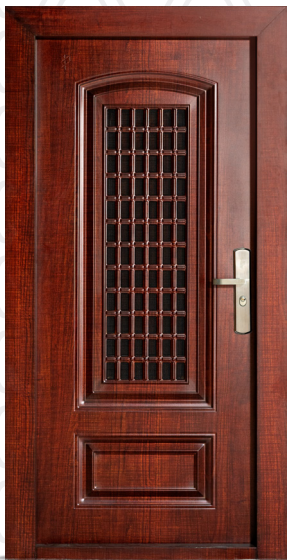

2050x980x70 mm | 6"
2050x1080x70 mm | 6"