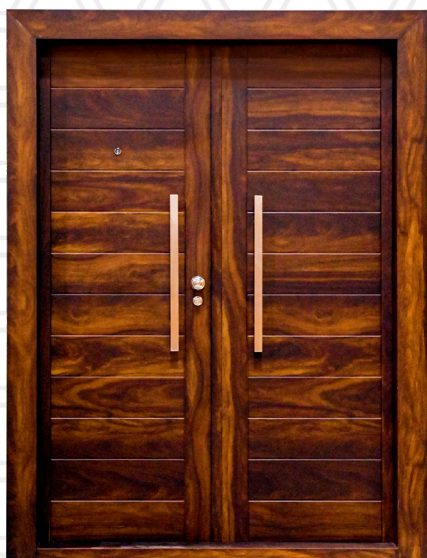

2050x1080x70 mm | 9" MORB
2050x1200x70 mm | 9" MORB
2050x1500x70 mm | 9" MORB

Indulge in the timeless appeal of our
premium steel doors for your property

Safeguard your loved ones with the unyielding strength
of Petra Premium Steel Doors.

DESIGN

HANDLE

LOCK