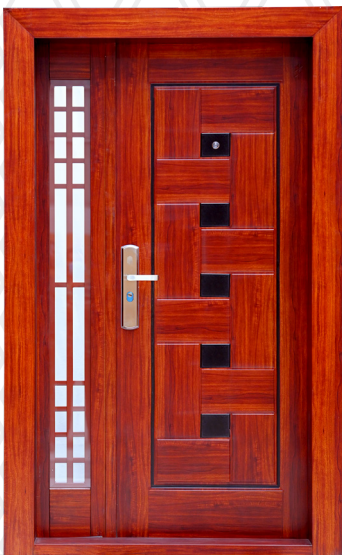

2050x1200x70 mm | 9"
2050x1500x70 mm | 9"

Defend your sanctuary with the ultimate protection - Petra Premium Steel Doors

Make a statement with the strength and durability of our premium steel doors.