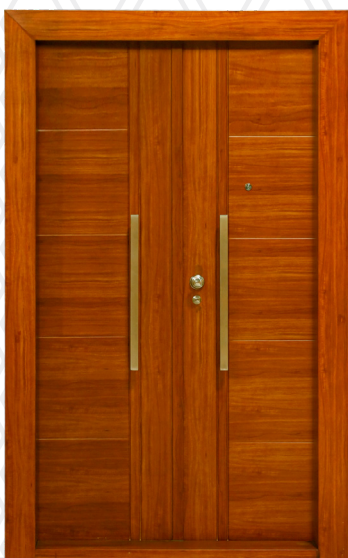

2050x1200x70 | 9" MOFH  
2050x1080x70 | 6" 9"

2050x1200x70 mm | 6" 9"  
2050x1080x70 mm | 6" 9"  
MORB (Middle Open Bar Handle)

**Secured By Innovation**  
Upgrade your security game with the unbeatable  
quality of Petra Premium Steel Doors.