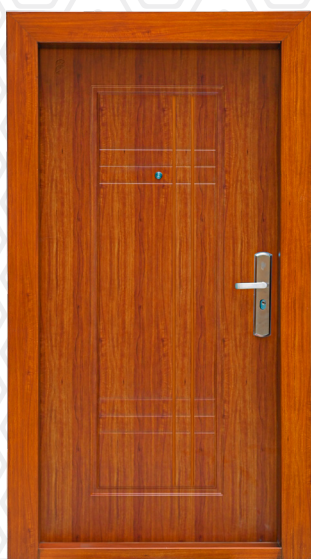

2050x980x70 mm | 6"
2050x1080x70 mm | 6" 9"