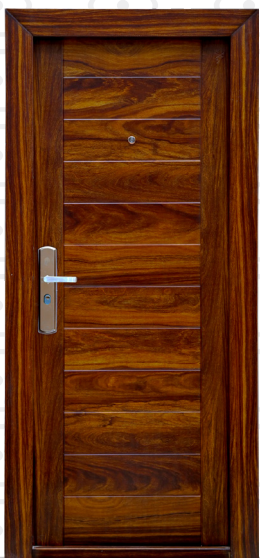

PETRA
STEEL DOOR & MORE

2050x880x50 mm | 5"
2050x880x70 mm | 5"
2050x980x70 mm | 6"
2050x1080x70 mm | 6" 9"