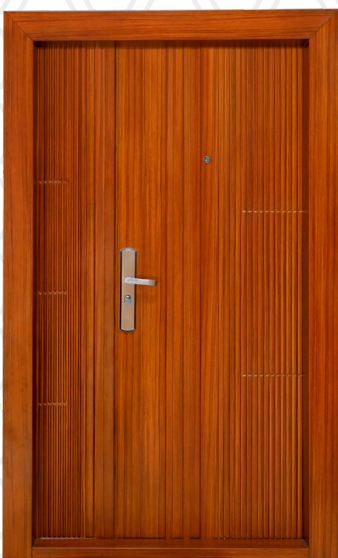

2050x1200x70 mm | 6" 9"

DESIGN

HANDLE

LOCK

Step into a world of superior protection  
with Petra Premium Steel Doors

Unlock peace of mind with our robust and reliable steel door solutions.