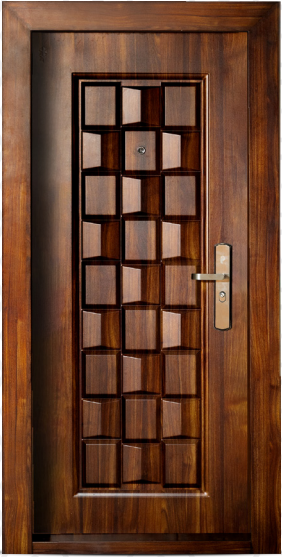

2050x880x50 mm | 5"
2050x880x70 mm | 5"
2050x980x70 mm | 6"
2050x1080x70 mm | 9"6"