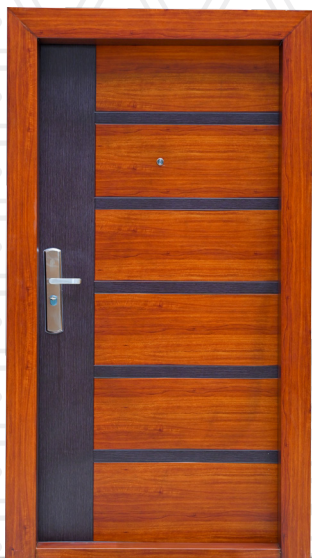

2050x980x70 mm | 6"
2050x1080x70 mm | 6" 9"